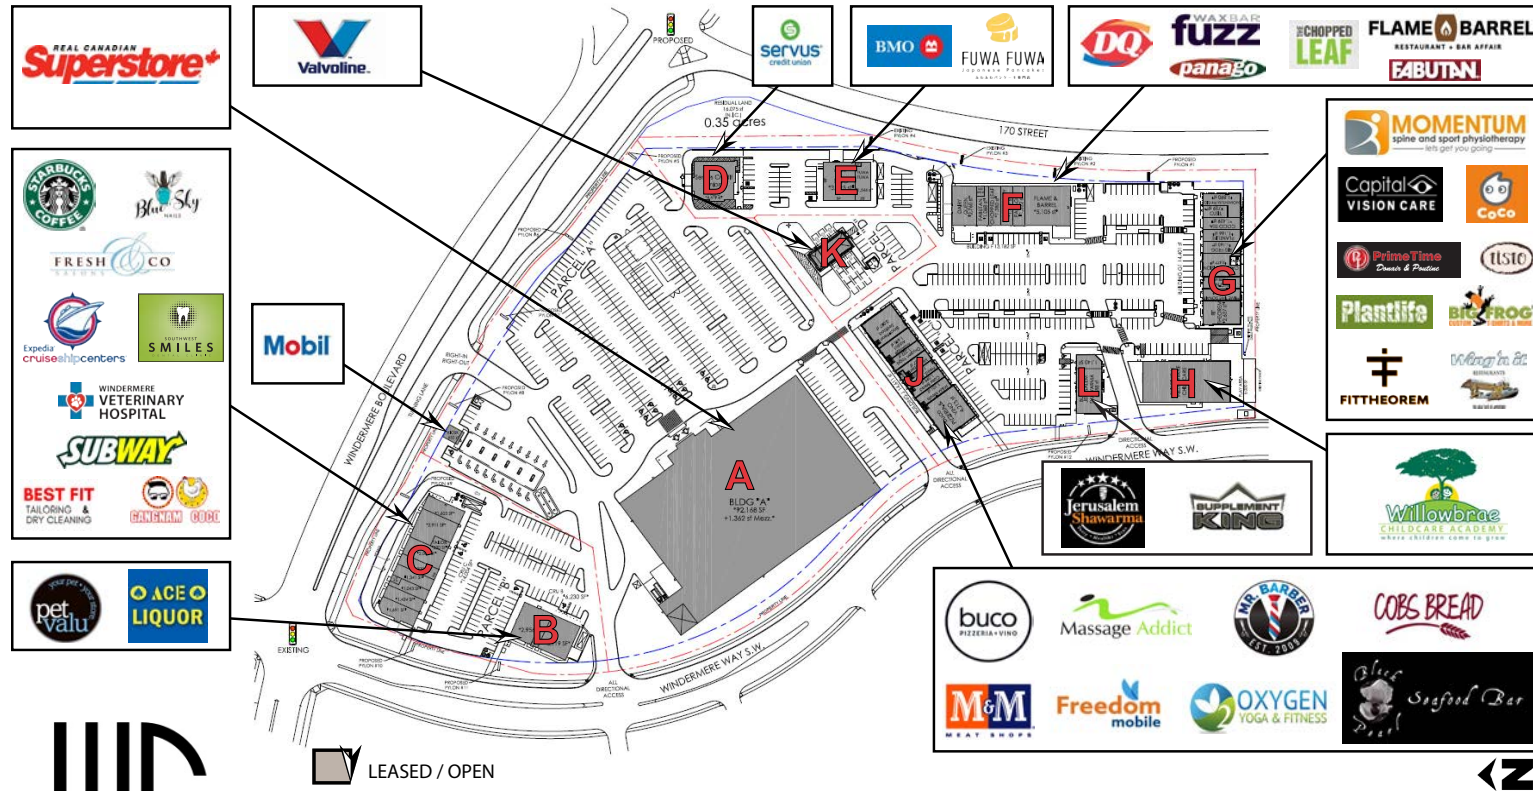

SITE PLAN

WINDERMERE CROSSING

COLIN PETER
LEASING DIRECTOR
HARVARD DEVELOPMENTS

T | 403.268.6640 E | cpeter@harvard.ca

SITE PLAN - CONSTRUCTION COMPLETE

UPDATED NOVEMBER 23, 2023

AERIAL

WINDERMERE CROSSING